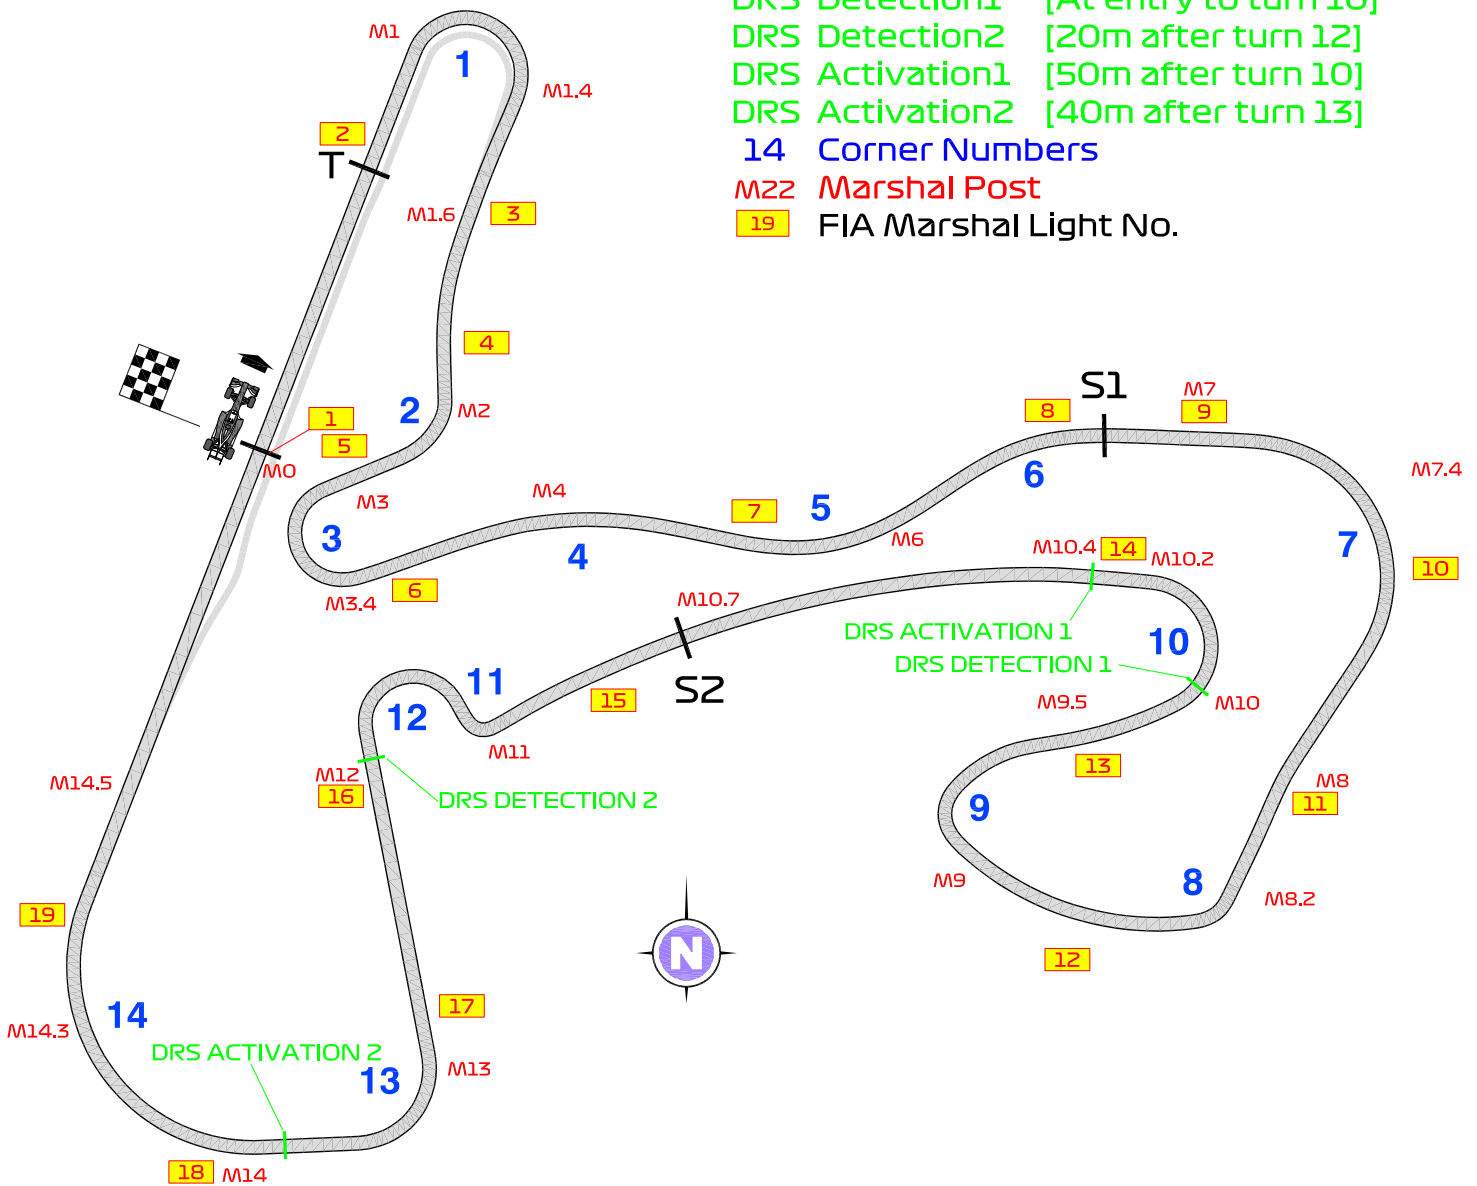

2022 ZANDVOORT EVENT

1 to 4 September 2022

From	The Stewards	Document	1
To	All Teams, All Officials	Date	01 September 2022
		Time	12:06

Title F2 Circuit Map - Zandvoort 2022
Description F2 Circuit Map - Zandvoort 2022
Enclosed Doc 01 - NETHERLANDS_CIRCUIT_22 FIA A.pdf

Achim Loth

Silvia Bellot

Peter Oord

The Stewards

FORMULA 1 HEINEKEN DUTCH GRAND PRIX 2022 - Zandvoort

Circuit Map

- Start Line
- Control Line
- S1 Sector 1 [110m before turn 7]
- S2 Sector 2 [150m before turn 11]
- T Speed Trap [95m before turn 1]
- DRS Detection1 [At entry to turn 10]
- DRS Detection2 [20m after turn 12]
- DRS Activation1 [50m after turn 10]
- DRS Activation2 [40m after turn 13]
- 14 Corner Numbers
- M22 Marshal Post
- 19 FIA Marshal Light No.

Circuit Centreline Length = 4.259km